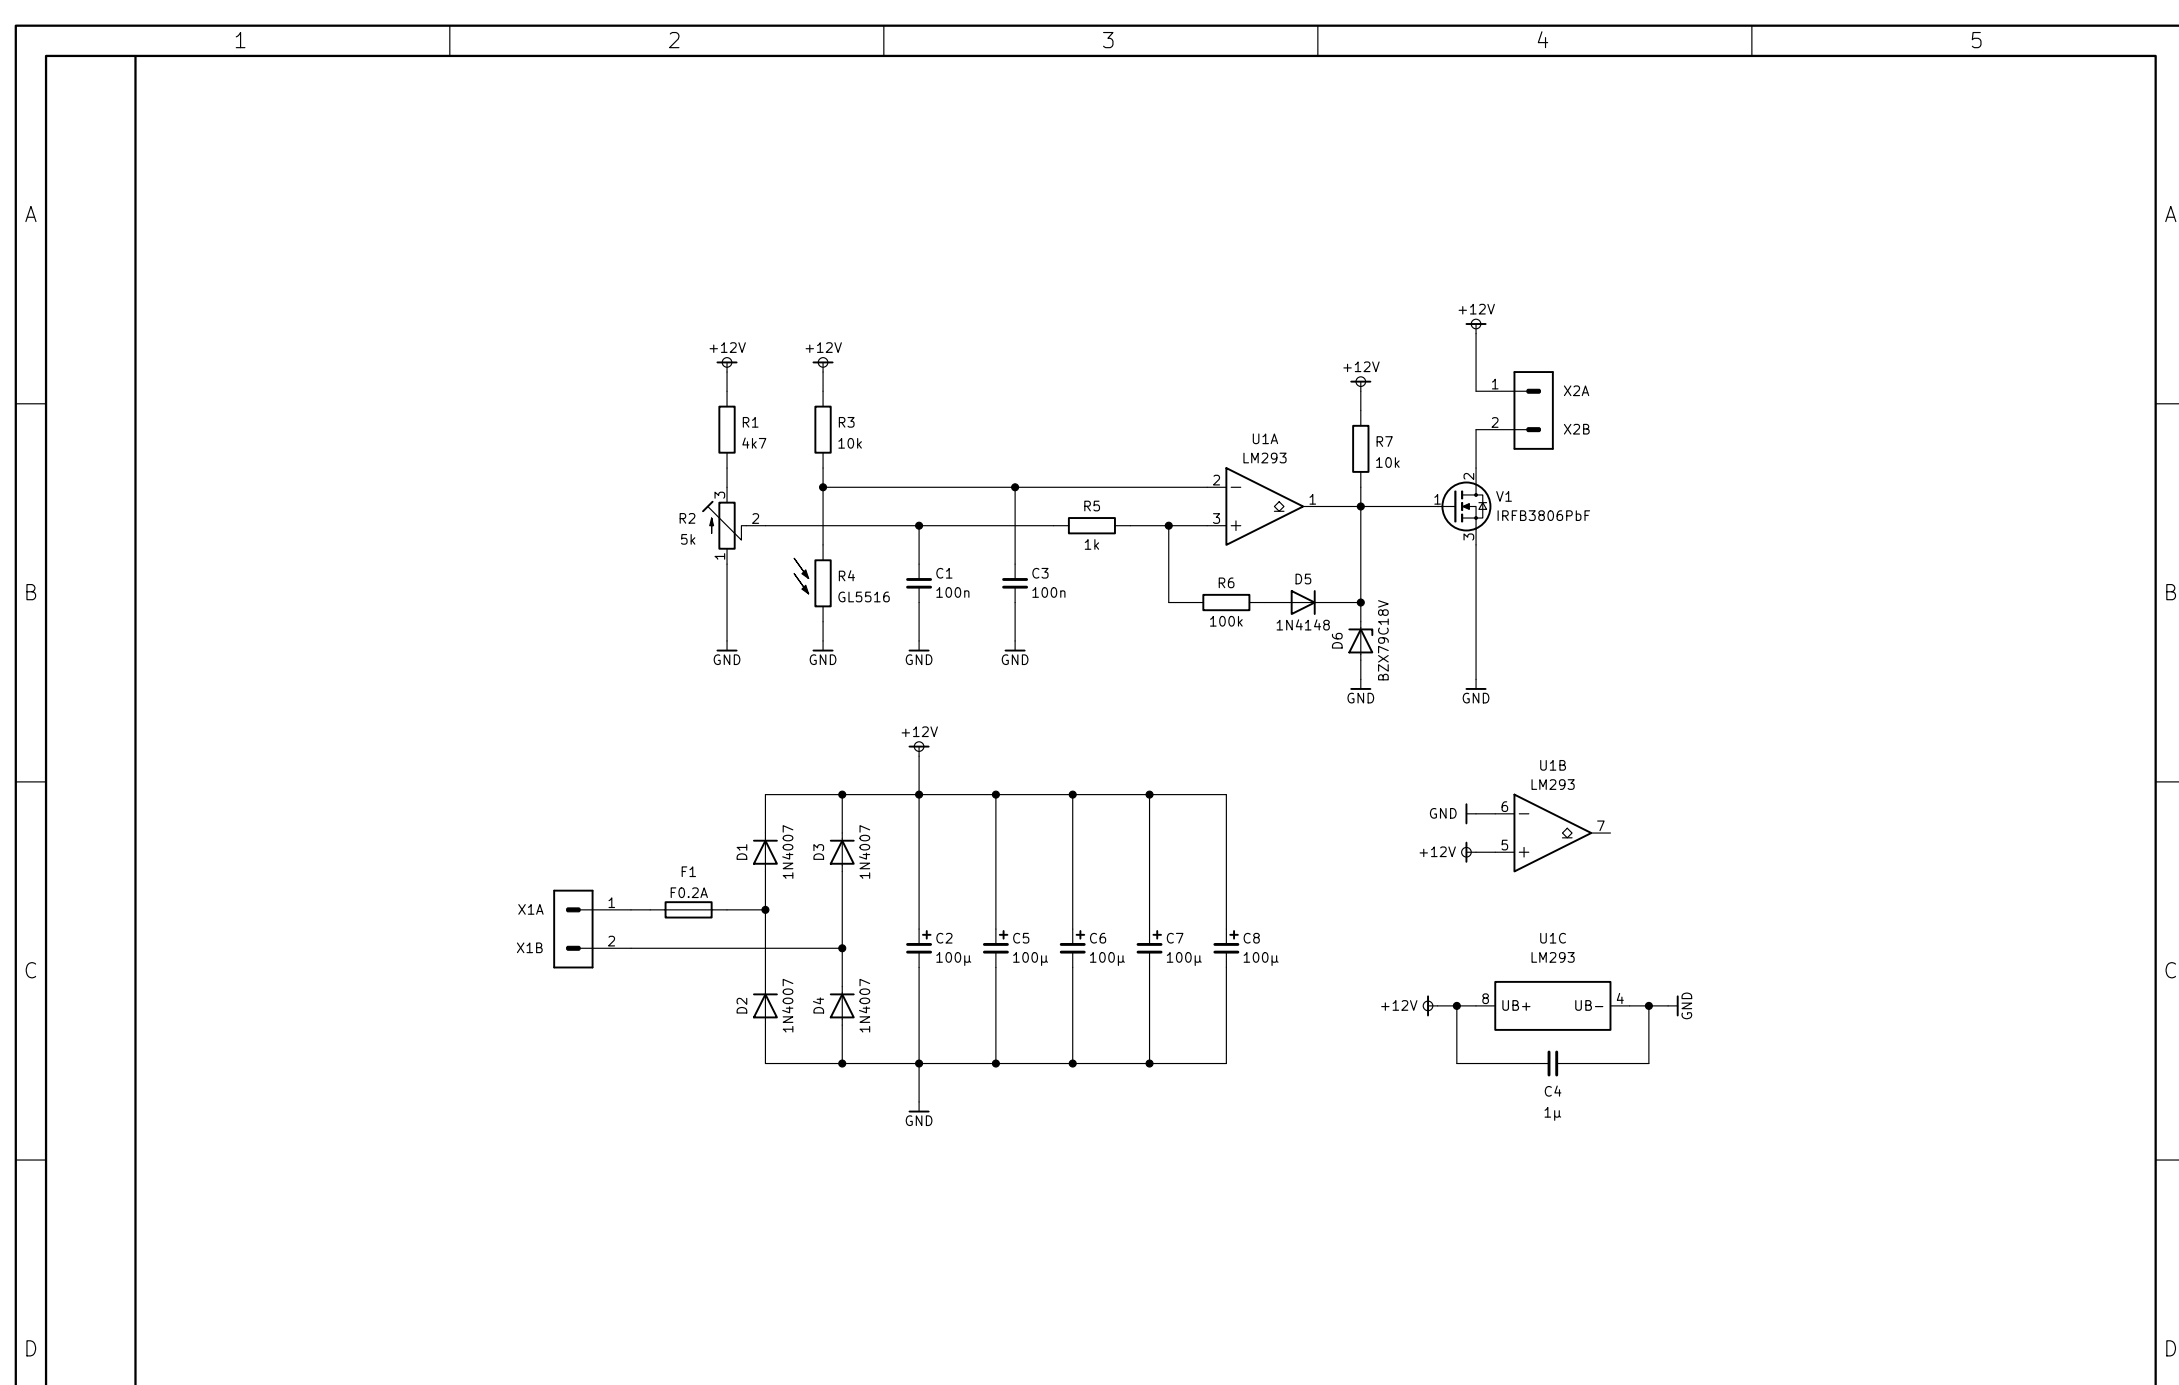

01		2021-12-01	Svtr666	Date	2021-12-01				APM-Trimeter Grid Freq. Meter - Overview	=	
				Editor	Svtr666					+	
				Check	Svtr666						
Rev.	Change	Date	Name	Norm		Orig.	Repl. for	Repl. by		&20211121_EFA	Sheet 1 2 Sheets

01	2021-10-21	Svtr666	Date	2021-10-21	APM-Trueometer Ambient Light Sensor			=
			Editor	Svtr666				+
			Check	Svtr666				
Rev.	Change	Date	Name	Norm	Orig.	Repl. for	Repl. by	&20211121_EFS
1					2			Sheet 2 2 Sheets